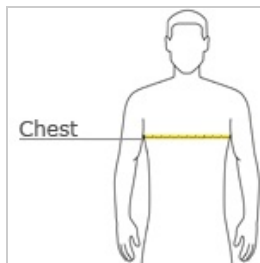

PORT AUTHORITY.

Port Authority® Interlock 1/4-Zip. K807

front

back

HOW TO MEASURE

CHEST WIDTH

Measure under the arm and around the fullest part of the chest with arms down, keeping tape horizontal.

SIZE CHART

	XS	S	M	L	XL	2XL	3XL	4XL
Chest	32-34	35-37	38-40	41-43	44-46	47-49	50-53	54-57